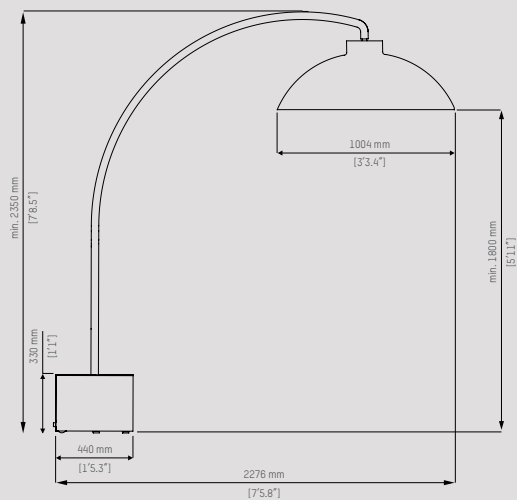

Dimensions

Hood diameter	100 cm 3'3.4"
Hood height	38 cm 1'3"
Base	44 x 44 x 33 cm 1'5.3" x 1'5.3" x 1'1"

Technical specifications

Consumption	3.22 kWh
Heat	3100 Watt
Light	120 Watt

Radiating range up to 5 meters

Colours

The DOME collection is available in two standard colours and optionally in all heat resistant RAL colours.